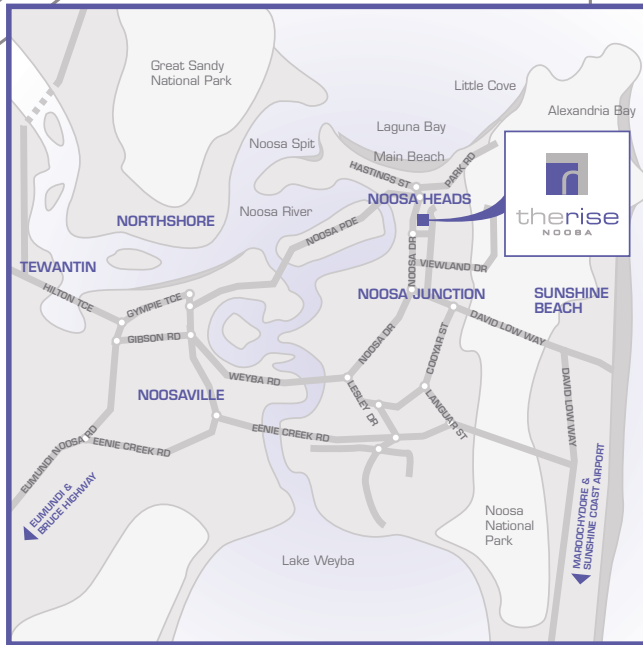

PICTURE POINT CRESENT

HIBISCUS AVENUE

TO NOOSA MAIN BEACH

NOOSA DRIVE

37 NOOSA DRIVE  
PO BOX 1509, NOOSA HEADS  
QLD 4567 AUSTRALIA

+61 7 5473 6500  
STAY@THERISENOOSA.COM.AU

THERISENOOSA.COM.AU

therise  
NOOSA