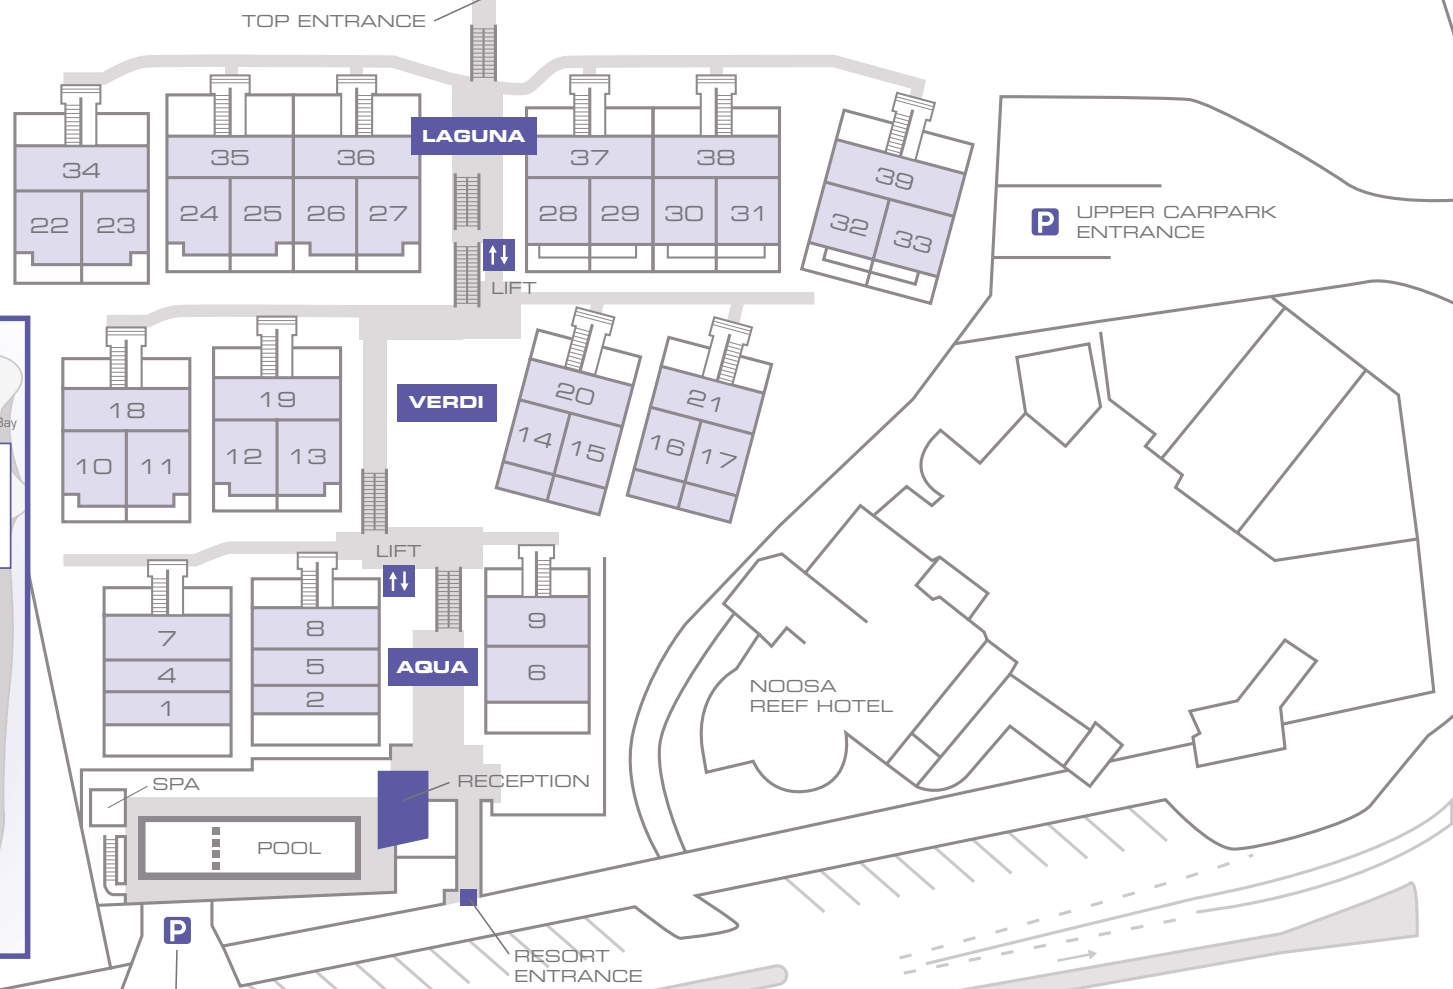

PICTURE POINT CRESENT

HIBISCUS AVENUE

TO NOOSA MAIN BEACH

NOOSA DRIVE

37 NOOSA DRIVE  
PO BOX 1509, NOOSA HEADS  
QLD 4567 AUSTRALIA

+61 7 5473 6500  
STAY@THERISENOOSA.COM.AU

THERISENOOSA.COM.AU

therise  
NOOSA